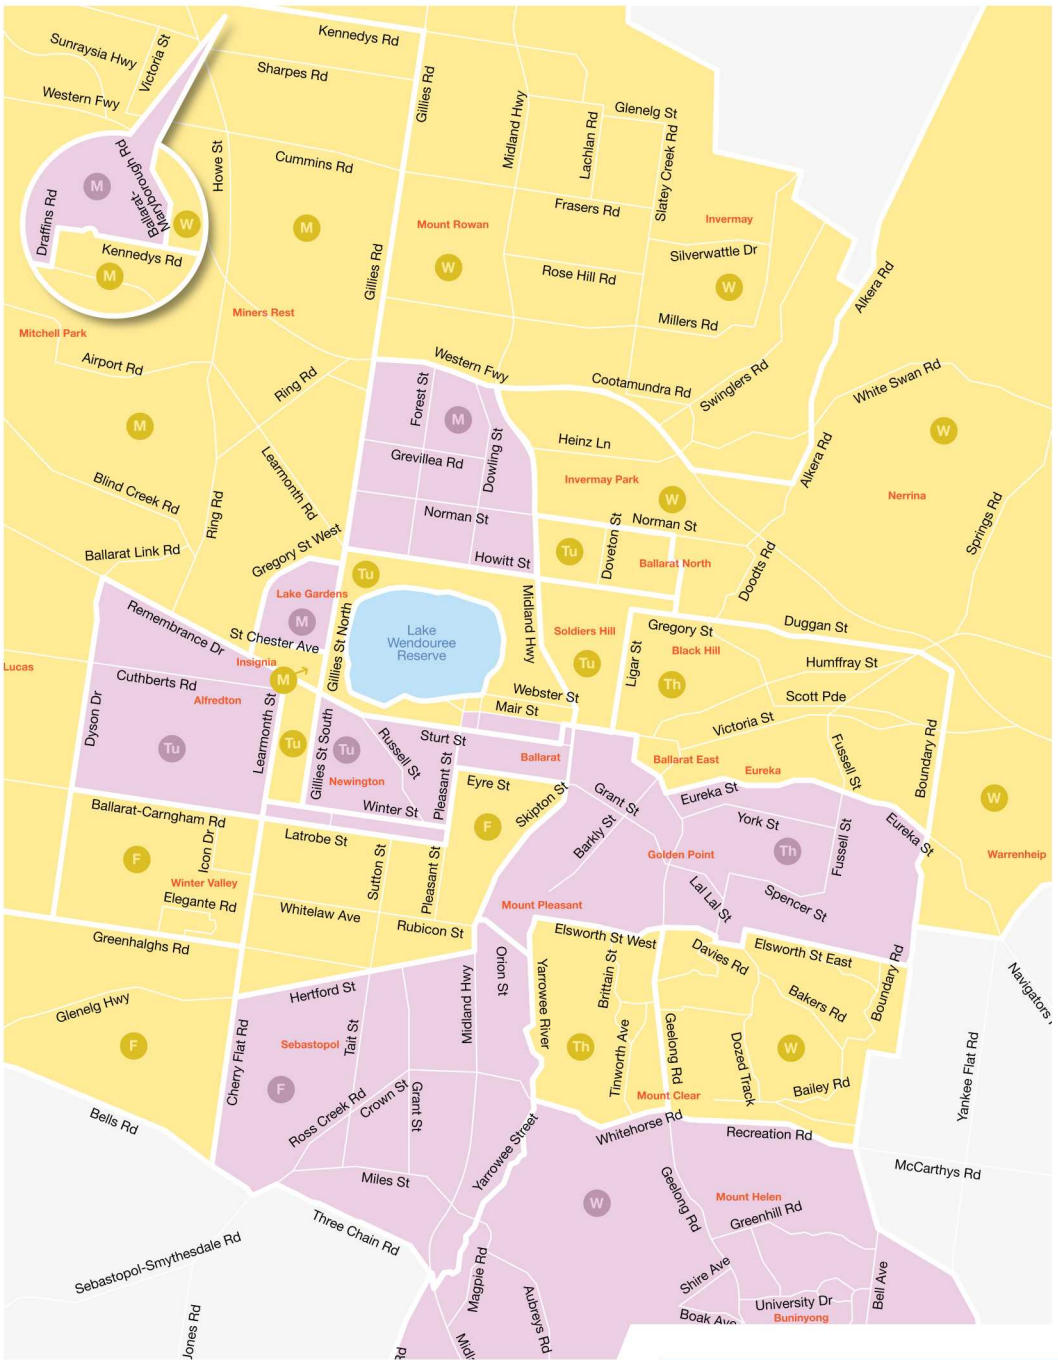

JUNE 2024						
S	M	T	W	T	F	S
2	3	4	5	6	7	8
9	10	11	12	13	14	15
16	17	18	19	20	21	22
23	24	25	26	27	28	29
30						

Please note: There are no changes to your waste and recycling collection days for 2023/24 in this year's map. Only the calendar dates have changed. Waste vouchers previously received remain valid and can be used until 30 July 2024. If you have any questions regarding your collection day, please contact Customer Service on 5320 5500.

Area 1 Area 2

Household waste collection is weekly.

Residents in the PURPLE areas will have their recycling collected fortnightly as per the PURPLE highlighted dates in the calendar, with GREEN WASTE collected on the ALTERNATE week (highlighted in YELLOW).

Residents in the YELLOW areas will have their recycling collected as per the YELLOW highlighted dates in the calendar, with GREEN WASTE collected on the ALTERNATE week (highlighted in PURPLE).

Reminder: do not park cars in front of bins on collection days